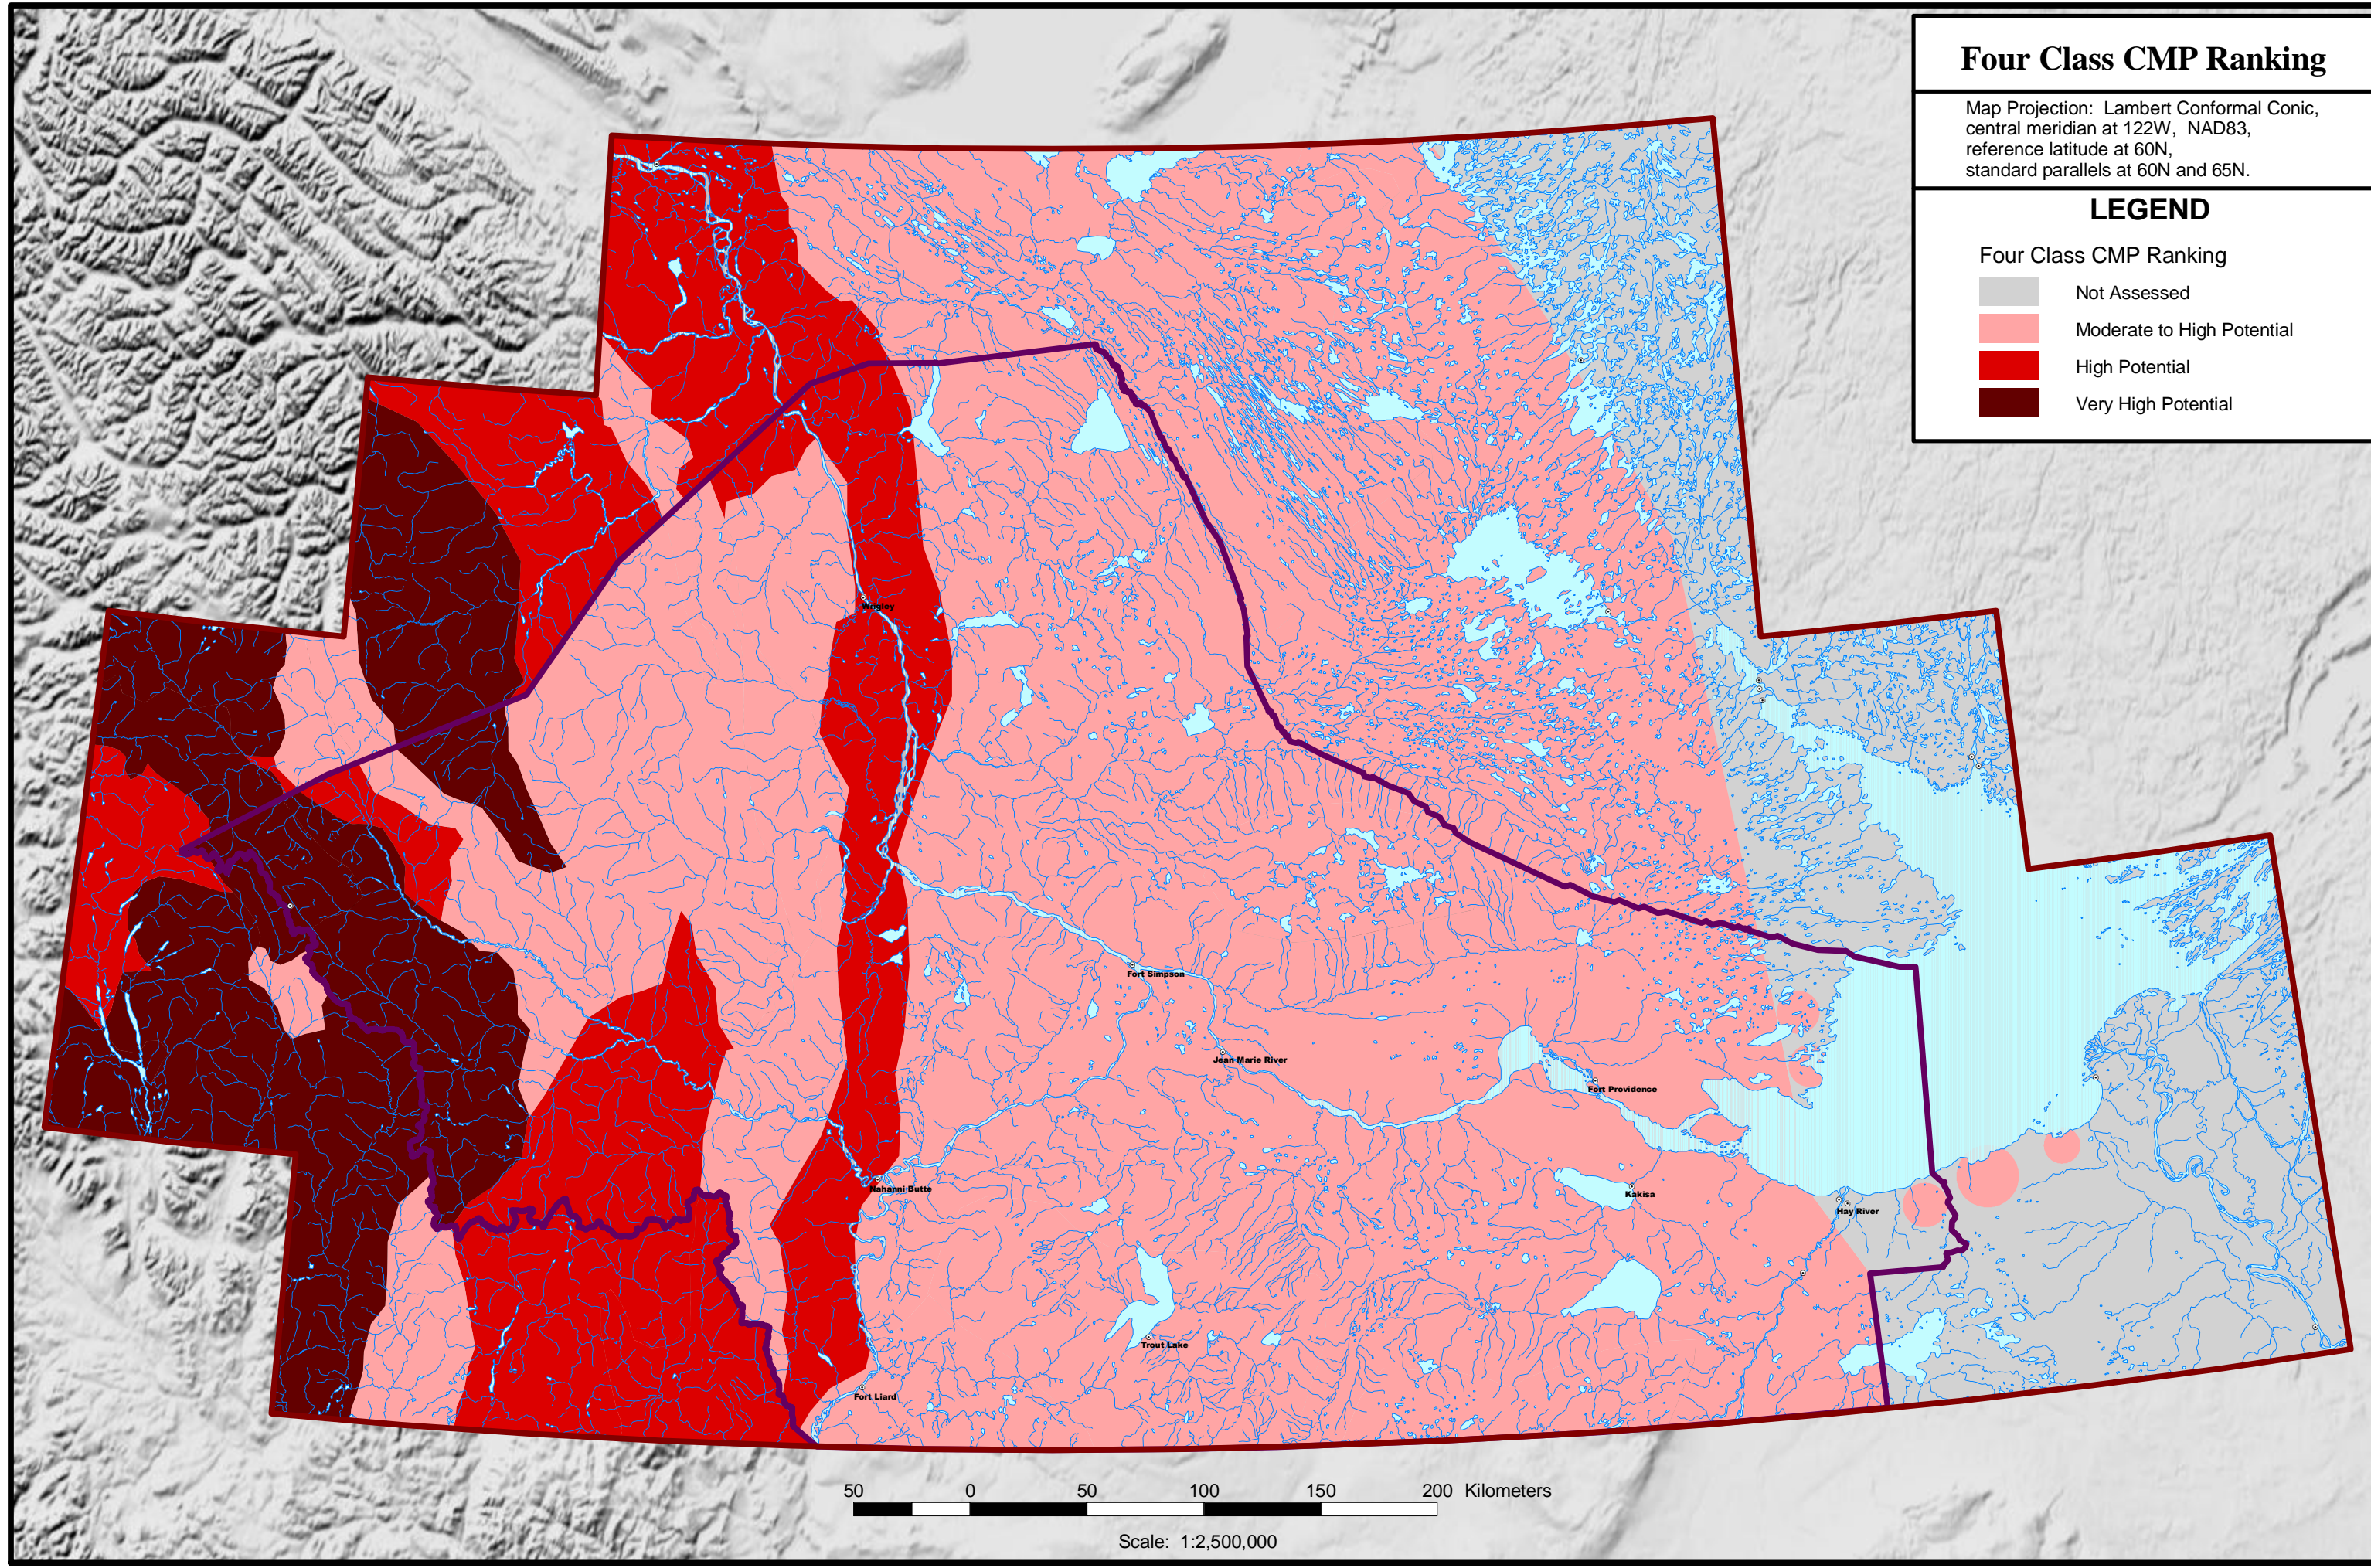

# Four Class CMP Ranking

Map Projection: Lambert Conformal Conic,  
central meridian at 122W, NAD83,  
reference latitude at 60N,  
standard parallels at 60N and 65N.

## LEGEND

Four Class CMP Ranking

- Not Assessed
- Moderate to High Potential
- High Potential
- Very High Potential

50 0 50 100 150 200 Kilometers

Scale: 1:2,500,000